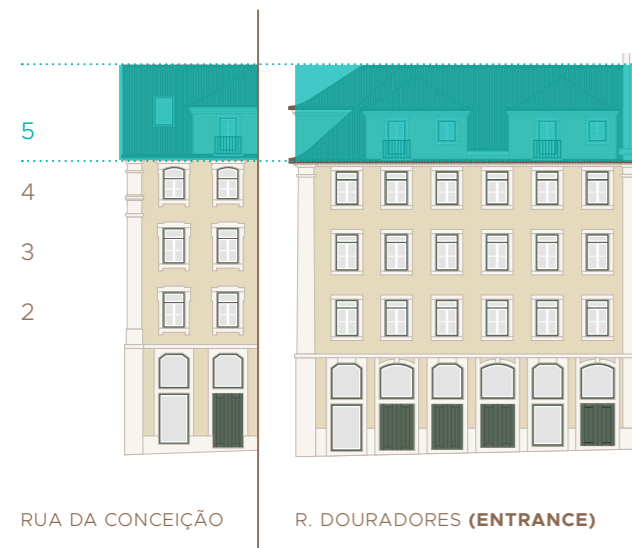

RUA DA CONCEIÇÃO

RUA DOS DOURADORES (ENTRANCE)

PRIMA COLLECTION DOURADORES ONE

In accordance with portuguese law.

Typical T1 & T2*

RUA DOS DOURADORES (ENTRANCE)

A 1 BEDROOM

B 1 BEDROOMS

C 2 BEDROOMS

*The measures vary slightly between floors.

Levels

Apartments

NO SCALE

All elements contained herein are for illustration and marketing purposes only and may be adjusted without prior notice. The measurements vary slightly from floor to floor. Only the architectural plans can be binding. This document cannot be considered as a legal document.